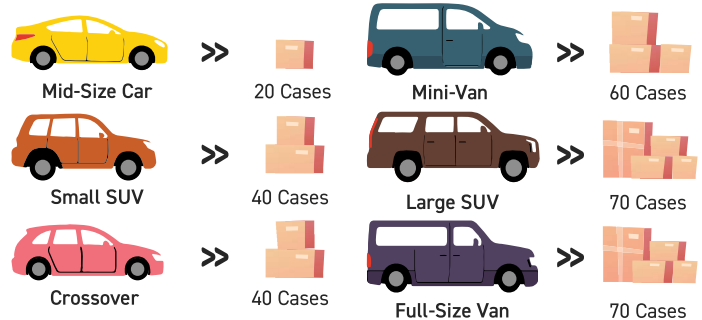

🕒 **Online Direct:** Sell online & ship directly to customers

🕒 **Storefront Sales:** Leverage high foot traffic locations reserved by Unit Leaders

Pro Tip, the average Scout sells nearly \$165 per hour at storefronts. Sign up and sell for about 6 hours to easily sell over \$1,000!

LEARN HOW TO RESERVE WITH OUR STOREFRONT GUIDE!

bit.ly/Storefront-Guide

🕒 **Wagon Sales:** Direct sales to family, friends and neighbors (with adult supervision).

DISTRIBUTION

**The vehicle capacity estimates above are estimated without kids, car seats, strollers, etc.*